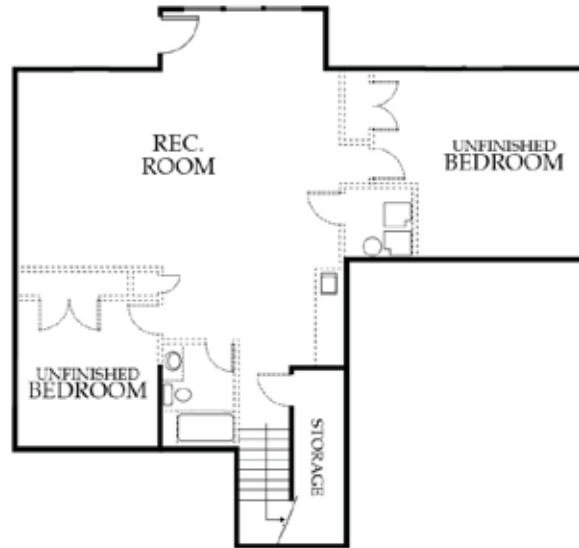

THE SOLACE II

BEDROOMS: 4 • BATHROOMS: 3.5
PLAN TYPE: 2 STORY • SQFT: 2875

MAIN LEVEL

UPPER LEVEL

FISH CREEK HOMES

THE SOLACE II

BEDROOMS: 4 • BATHROOMS: 3.5
PLAN TYPE: 2 STORY • SQFT: 2875

LOWER LEVEL