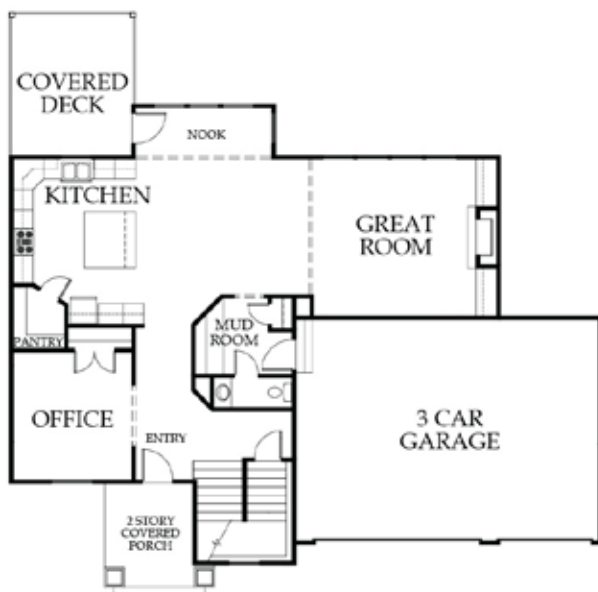

THE SOLACE II

BEDROOMS: 4 • BATHROOMS: 3.5
PLAN TYPE: 2 STORY • SQFT: 2875

MAIN LEVEL

UPPER LEVEL

FISH CREEK HOMES

THE SOLACE II

BEDROOMS: 4 • BATHROOMS: 3.5
PLAN TYPE: 2 STORY • SQFT: 2875

LOWER LEVEL