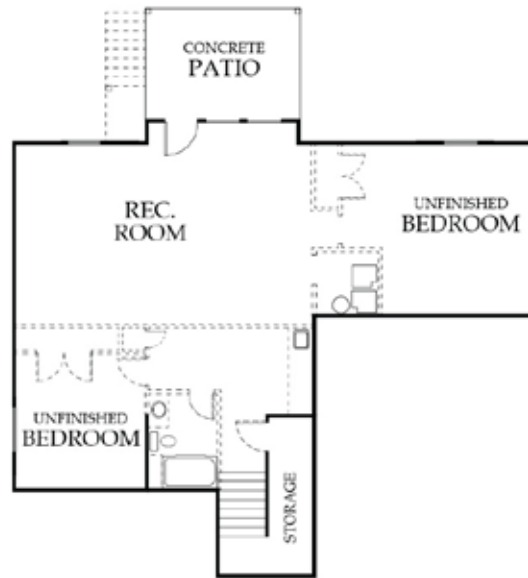

THE SOLACE I

BEDROOMS: 4 • BATHROOMS: 3.5
PLAN TYPE: 2 STORY • SQFT: 2749

MAIN LEVEL

UPPER LEVEL

FISH CREEK HOMES

THE SOLACE I

BEDROOMS: 4 • BATHROOMS: 3.5
PLAN TYPE: 2 STORY • SQFT: 2749

LOWER LEVEL