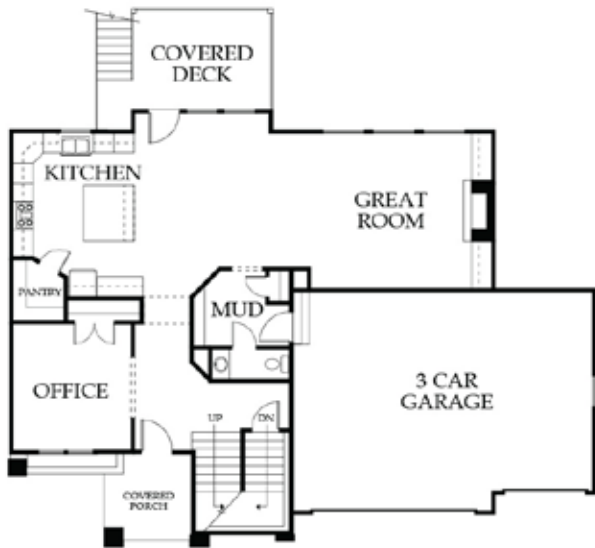

THE SOLACE I

BEDROOMS: 4 • BATHROOMS: 3.5
PLAN TYPE: 2 STORY • SQFT: 2749

MAIN LEVEL

UPPER LEVEL

FISH CREEK HOMES

THE SOLACE I

BEDROOMS: 4 • BATHROOMS: 3.5
PLAN TYPE: 2 STORY • SQFT: 2749

LOWER LEVEL