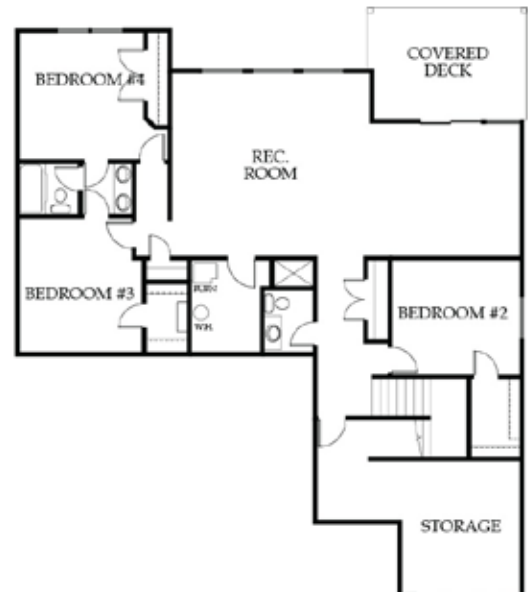

THE GRAVITY I

BEDROOMS: 4 • BATHROOMS: 3.5
PLAN TYPE: 1 1/2 STORY • SQFT: 3460

MAIN LEVEL

LOWER LEVEL

FISH CREEK HOMES

816.518.7459

FISHCREEKHOMES.COM

PO BOX 541, LIBERTY, MISSOURI 64069