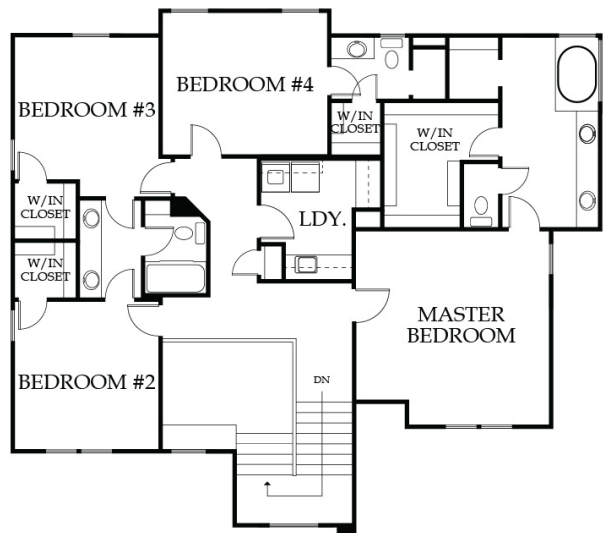

THE SOLACE II

BEDROOMS: 4 • BATHROOMS: 3.5
PLAN TYPE: 2 STORY • SQFT: 2749

MAIN LEVEL

UPPER LEVEL

FISH CREEK HOMES

THE SOLACE II

BEDROOMS: 4 • BATHROOMS: 3.5
PLAN TYPE: 2 STORY • SQFT: 2749

LOWER LEVEL