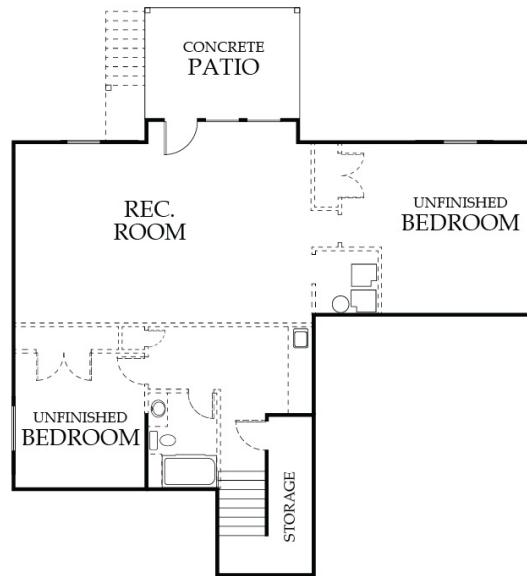

THE SOLACE II

BEDROOMS: 4 • BATHROOMS: 3.5
PLAN TYPE: 2 STORY • SQFT: 2749

MAIN LEVEL

UPPER LEVEL

FISH CREEK HOMES

THE SOLACE II

BEDROOMS: 4 • BATHROOMS: 3.5
PLAN TYPE: 2 STORY • SQFT: 2749

LOWER LEVEL