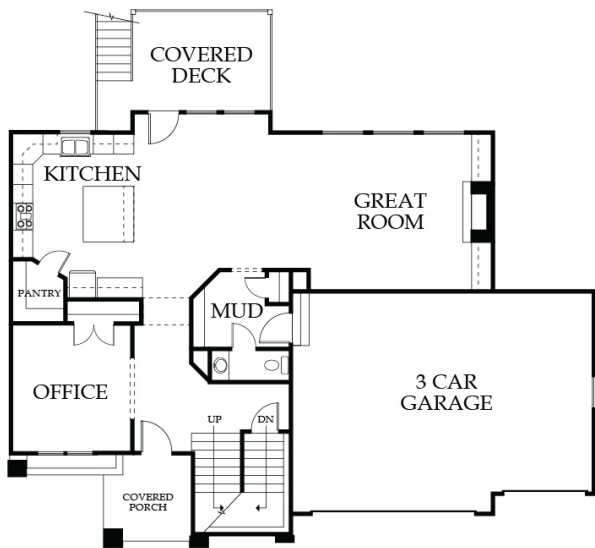

THE SOLACE II

BEDROOMS: 4 • BATHROOMS: 3.5
PLAN TYPE: 2 STORY • SQFT: 2749

MAIN LEVEL

UPPER LEVEL

FISH CREEK HOMES

THE SOLACE II

BEDROOMS: 4 • BATHROOMS: 3.5
PLAN TYPE: 2 STORY • SQFT: 2749

LOWER LEVEL