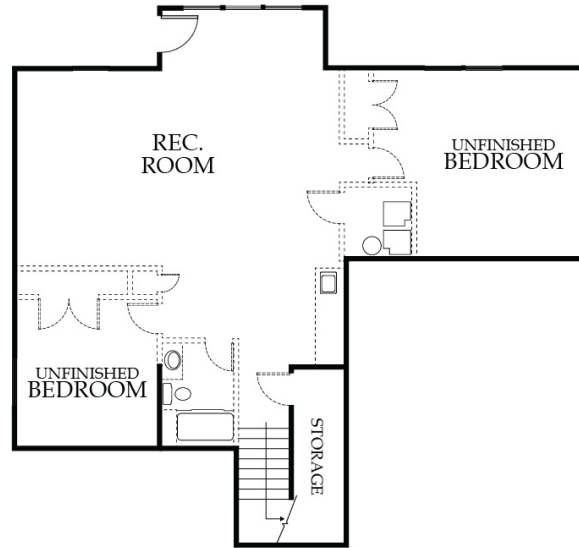

THE SOLACE I

BEDROOMS: 4 • BATHROOMS: 3.5
PLAN TYPE: 2 STORY • SQFT: 2749

MAIN LEVEL

UPPER LEVEL

FISH CREEK HOMES

816.518.7459

FISHCREEKHOMES.COM

PO BOX 541, LIBERTY, MISSOURI 64069

LOWER LEVEL

FISH CREEK HOMES