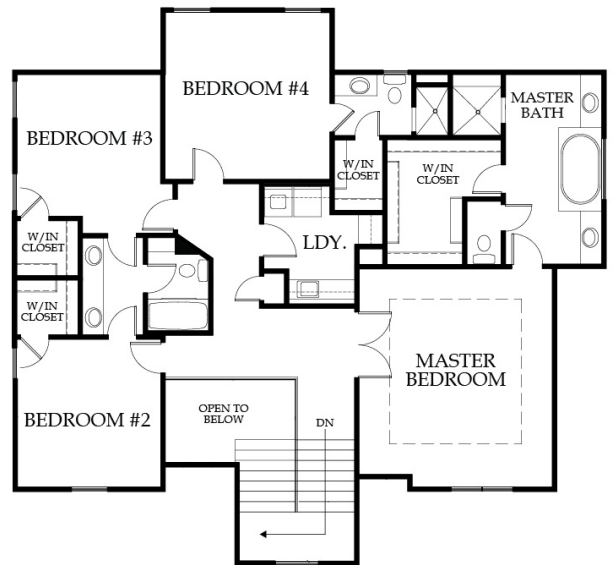

THE SOLACE I

BEDROOMS: 4 • BATHROOMS: 3.5
PLAN TYPE: 2 STORY • SQFT: 2749

MAIN LEVEL

UPPER LEVEL

FISH CREEK HOMES

816.518.7459

FISHCREEKHOMES.COM

PO BOX 541, LIBERTY, MISSOURI 64069

LOWER LEVEL

FISH CREEK HOMES