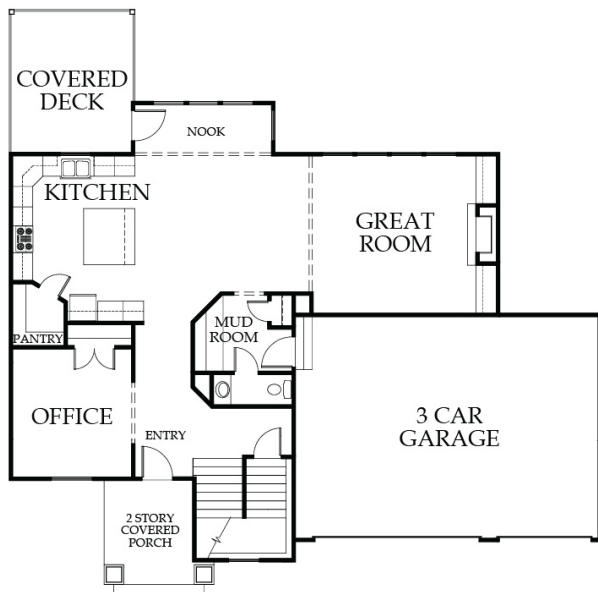

THE SOLACE I

BEDROOMS: 4 • BATHROOMS: 3.5
PLAN TYPE: 2 STORY • SQFT: 2749

MAIN LEVEL

UPPER LEVEL

FISH CREEK HOMES

816.518.7459

FISHCREEKHOMES.COM

PO BOX 541, LIBERTY, MISSOURI 64069

LOWER LEVEL

FISH CREEK HOMES