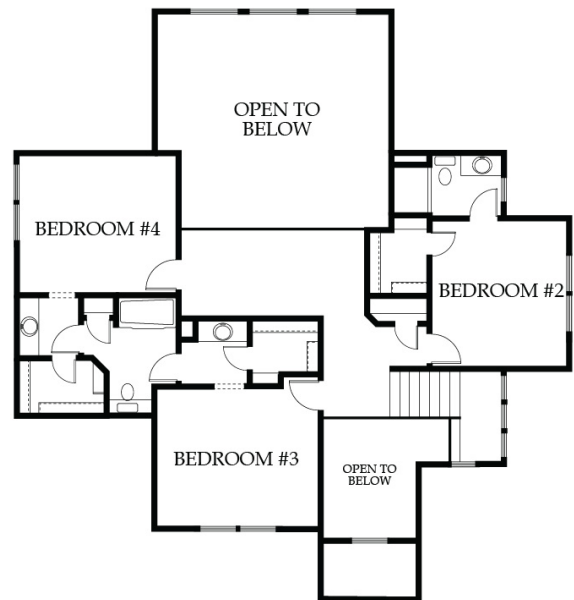

THE LATITUDE II

BEDROOMS: 4 • BATHROOMS: 3.5
PLAN TYPE: 2 STORY • SQFT: 2939

MAIN LEVEL

UPPER LEVEL

FISH CREEK HOMES

THE LATITUDE II

BEDROOMS: 4 • BATHROOMS: 3.5
PLAN TYPE: 2 STORY • SQFT: 2939

LOWER LEVEL