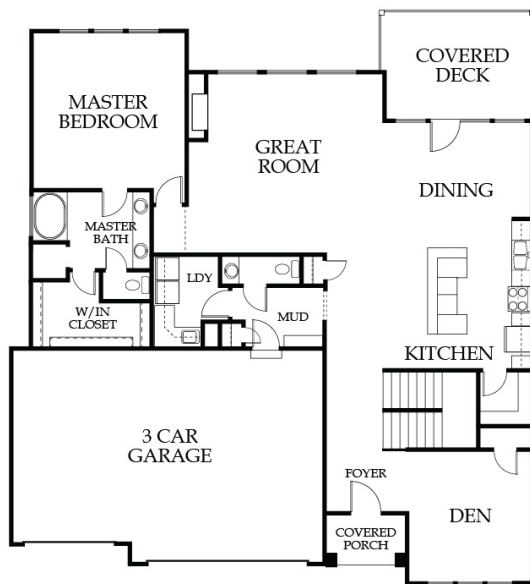

THE LATITUDE II

BEDROOMS: 4 • BATHROOMS: 3.5
PLAN TYPE: 2 STORY • SQFT: 2939

MAIN LEVEL

UPPER LEVEL

FISH CREEK HOMES

THE LATITUDE II

BEDROOMS: 4 • BATHROOMS: 3.5
PLAN TYPE: 2 STORY • SQFT: 2939

LOWER LEVEL