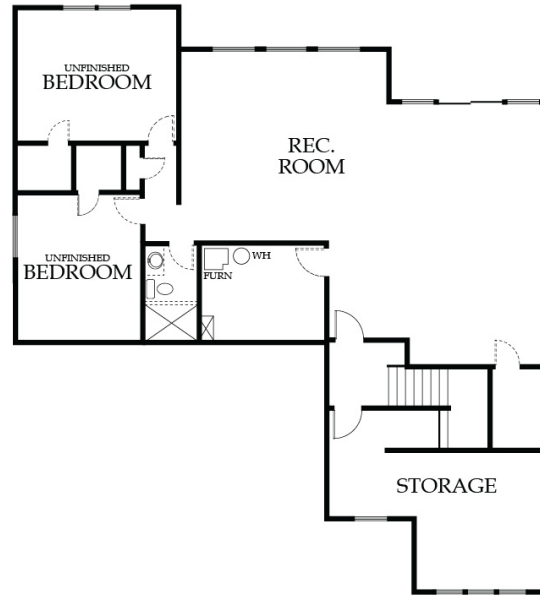

THE LATITUDE II

BEDROOMS: 4 • BATHROOMS: 3.5
PLAN TYPE: 2 STORY • SQFT: 2939

MAIN LEVEL

UPPER LEVEL

FISH CREEK HOMES

THE LATITUDE II

BEDROOMS: 4 • BATHROOMS: 3.5
PLAN TYPE: 2 STORY • SQFT: 2939

LOWER LEVEL