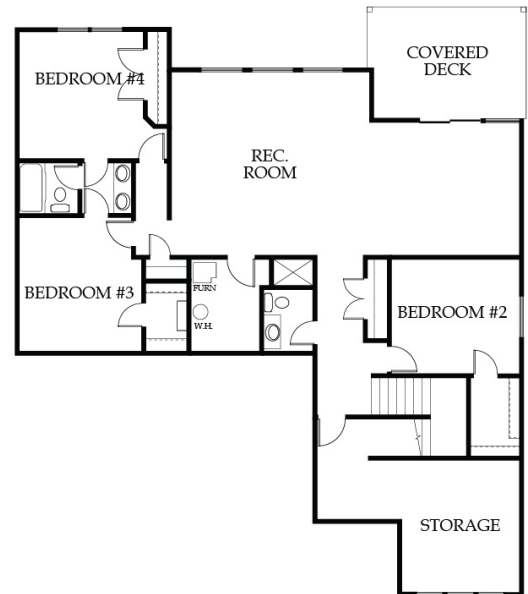

THE GRAVITY II

BEDROOMS: 4 • BATHROOMS: 3.5
PLAN TYPE: 1 1/2 STORY • SQFT: 3250

MAIN LEVEL

LOWER LEVEL

FISH CREEK HOMES

816.518.7459

FISHCREEKHOMES.COM

PO BOX 541, LIBERTY, MISSOURI 64069