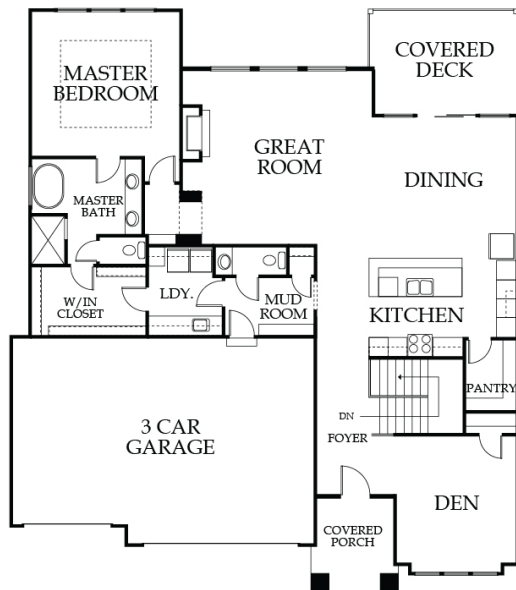

THE GRAVITY II

BEDROOMS: 4 • BATHROOMS: 3.5
PLAN TYPE: 1 1/2 STORY • SQFT: 3250

MAIN LEVEL

LOWER LEVEL

FISH CREEK HOMES

816.518.7459

FISHCREEKHOMES.COM

PO BOX 541, LIBERTY, MISSOURI 64069