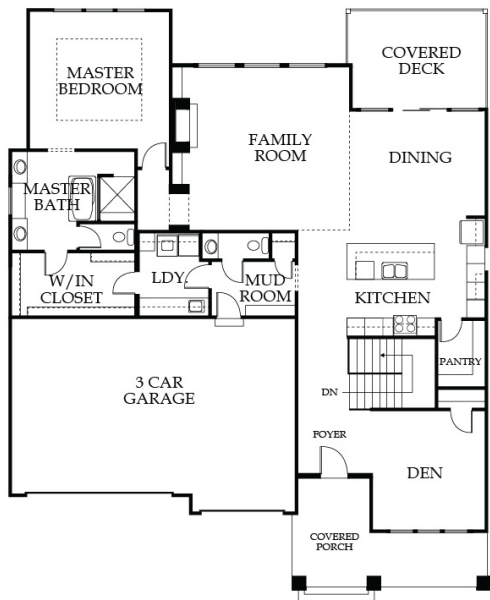

THE GRAVITY I

BEDROOMS: 4 • BATHROOMS: 3.5
PLAN TYPE: 1 1/2 STORY • SQFT: 3250

MAIN LEVEL

LOWER LEVEL

FISH CREEK HOMES