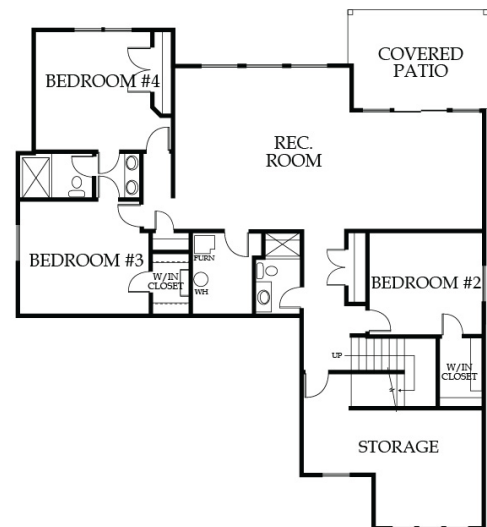

THE GRAVITY I

BEDROOMS: 4 • BATHROOMS: 3.5
PLAN TYPE: 1 1/2 STORY • SQFT: 3250

MAIN LEVEL

LOWER LEVEL

FISH CREEK HOMES